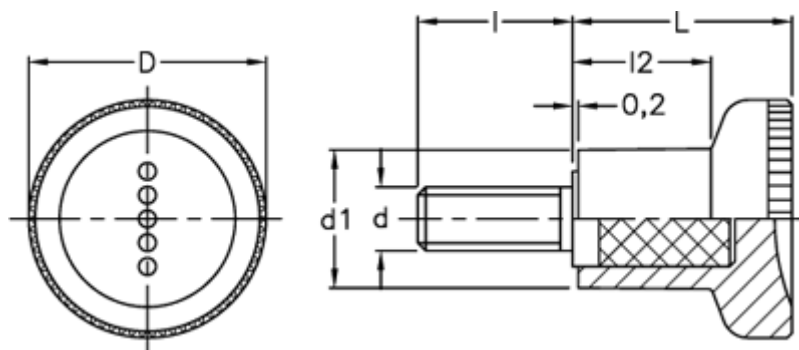

# Data Sheet

Article number: 23052433361

Description: E+G Knurled knob  
EKK.31-p M8x30-C1

## Measures

D	= 31
d1	= 18.5
d 6g	= M8
l	= 30
L	= 27.0
l2	= 17.0